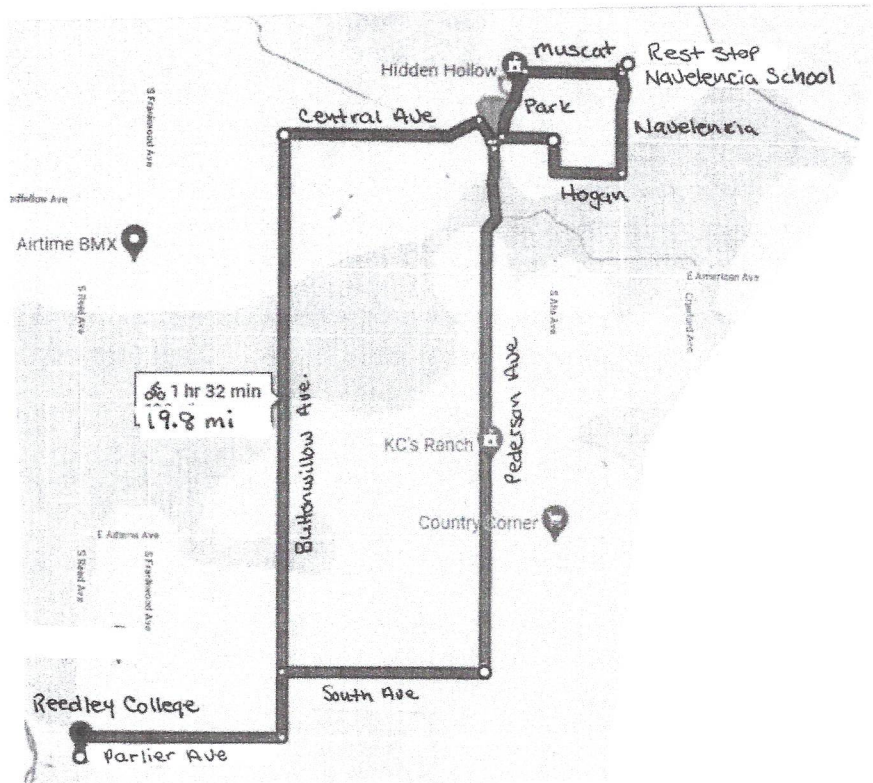

## 20 Mile Route

When leaving College turn left on Reed Ave

- FOLLOW THE GREEN ARROWS PAINTED ON THE ROADWAY
- PLEASE OBEY ALL TRAFFIC LAWS AND RIDE SINGLE FILE

Mileage	Dir	Location
0.1	RT	Parlier Ave
1.6	LT	Buttonwillow Ave
6.1	RT	Central Ave
7.5		curve right into Pederson Ave
7.7	LT	Central Ave
7.8	LT	Park Ave
8.3		curve right onto Muscat Ave
9.0	LT	Navelencia Ave
9.1	RT	Watokee Ave

### Rest Stop at Navelencia School

when leaving Rest Stop go back to Navelencia Ave and turn left

10.1	RT	Hogan Ave
10.6		curve right onto Alta Ave
10.8	LT	Central Ave
11.3		keep left on fork onto Pederson Ave
15.3	RT	South Ave
16.8	LT	Buttonwillow Ave
17.2	RT	Parlier Ave
19.7	LT	Reed Ave
19.8		Finish at Reedley College

\*\*\*ORGANIZERS RESERVE THE RIGHT TO ASK RIDERS TO SAG FORWARD AFTER CUT OFF TIMES  
 THIS IS A FUN RIDE, NOT A RACE. PLEASE BE COURTEOUS TOWARDS YOUR FELLOW RIDERS AND MOTORIST.  
 EMERGENCY DIAL 911. Ride Director (559) 307-4273