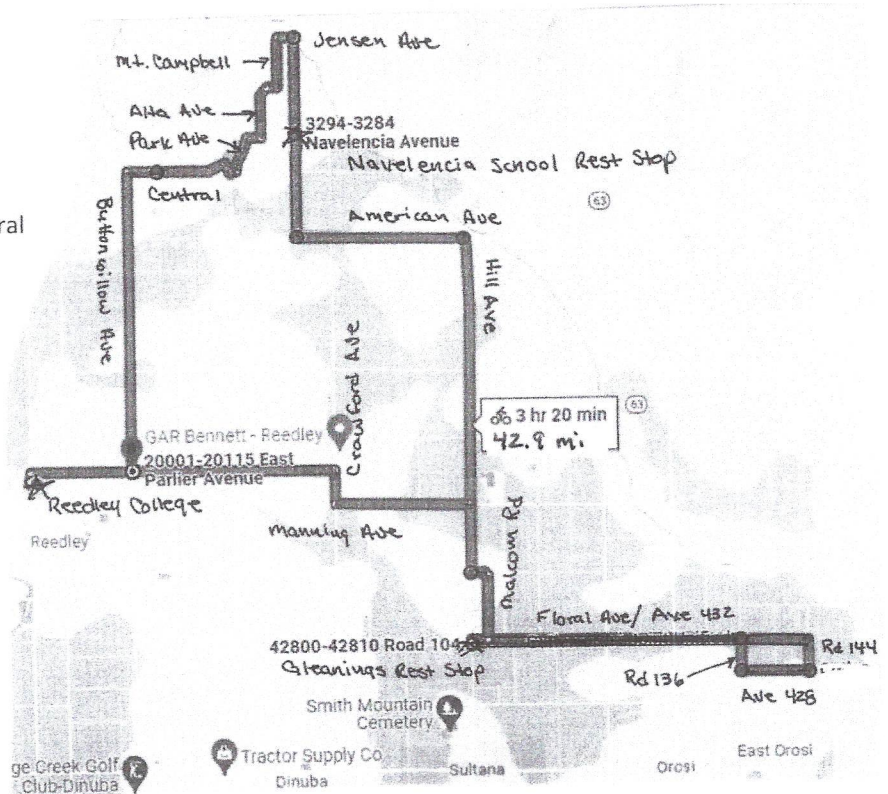

Blossom Bike Ride

40 Mile Route

When leaving College turn left on Reed Ave

- FOLLOW THE PINK ARROWS PAINTED ON THE ROADWAY
- PLEASE OBEY ALL TRAFFIC LAWS AND RIDE SINGLE FILE

Mileage Dir	Location
0.1	RT Parlier Ave
1.6	LT Buttonwillow Ave
6.1	RT Central Ave
7.5	curve right into Pederson Ave
7.7	LT Central Ave
7.8	LT Park Ave
8.3	curve right onto Muscat Ave
8.6	LT Alta Ave
9.3	RT Edgar Ave
9.5	LT Mt. Campbell Ave
10.2	RT Jensen Ave
10.5	RT Navelencia Ave
11.9	LT Wahtokee Ave

Rest Stop at Navelencia School

When leaving rest Stop Head south on Navelencia Ave

13.1	LT American Ave
16.0	RT Hill Ave
20.9	curve left onto Dinuba Ave
21.2	curve right onto Malcom Ave
22.2	LT Floral Ave (Ave 432)
26.9	RT Rd 144
27.4	RT Ave 428
28.4	RT Rd 136
28.9	LT Ave 432 (Floral Ave)
32.9	curve left onto Rd 104

Rest Stop at Gleanings

When leaving Gleanings go left on Rd 104 back to Floral

33.5	LT Malcom Ave
35.7	LT Manning Ave
37.8	RT Crawford Ave
38.3	LT Parlier Ave
42.8	LT Reed Ave

42.9 **Finish at Reedley College**

***ORGANIZERS RESERVE THE RIGHT TO ASK RIDERS TO SAG FORWARD AFTER CUT OFF TIMES
 THIS IS A FUN RIDE, NOT A RACE. PLEASE BE COURTEOUS TOWARDS YOUR FELLOW RIDERS AND MOTORIST.
 EMERGENCY DIAL 911. Ride Director (559) 307-4273