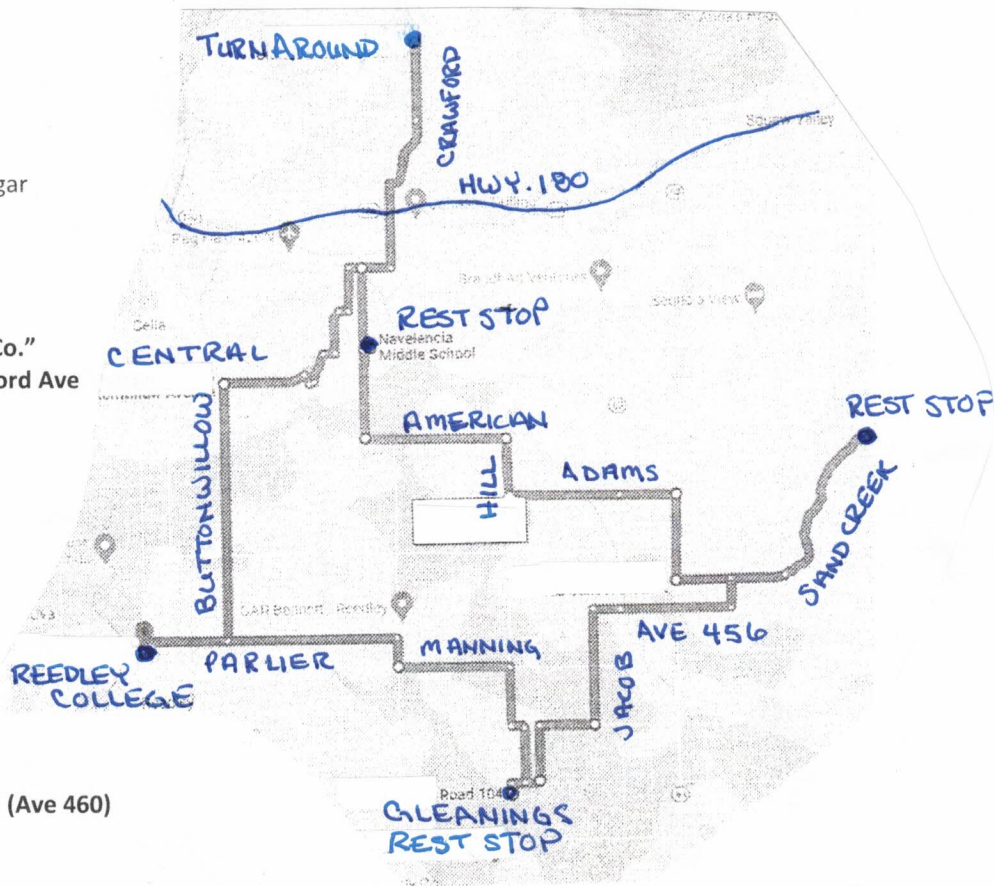

Blossom Bike Ride 60 mile route

When leaving College turn left on Reed Ave

- FOLLOW THE ORANGE ARROWS PAINTED ON THE ROADWAY
- PLEASE OBEY ALL TRAFFIC LAWS AND RIDE SINGLE FILE

Mileage	Dir	Location
0.1	RT	Parlier Ave
1.6	LT	Buttonwillow Ave
6.1	RT	Central Ave
7.5		curve right on Pederson Ave
7.7	LT	Central Ave
7.8	LT	Park Ave
8.3		curve right onto Muscat Ave
8.6	LT	Alta Ave
		Alta curves right and becomes Edgar
9.5	LT	Campbell Ave
10.2	RT	Jensen Ave
11.0	LT	Crawford Ave
13.9		Crawford becomes Porter Ave
15.2		turn around at "Isla Vista Cattle Co."
		Reverse course on Porter/ Crawford Ave
19.4	RT	Jensen Ave
19.9	LT	Navelencia Ave
21.3	LT	Watoke Ave
		Rest Stop at Navelencia School
		Reverse course on Watoke Ave
21.5	LT	Navelencia Ave
23.0	LT	American Ave
25.5	RT	Hill Ave
27.5	RT	Adams Ave
30.5	RT	Rd 128
31.0	LT	Ave 460 (Sand Creek Rd)
36.1		turn around point & Rest Stop
		Reverse course on Sand Creek Rd (Ave 460)
40.2	LT	Rd 136
40.7	RT	Ave 456 (South Ave)
43.2	LT	Jacobs Ave/ Center St
45.2	RT	Dinuba Ave
46.1	LT	Monson Ave
47.1	RT	Floral Ave
47.6		floral curves left becomes RD 104
47.8		Rest Stop- Gleanings on the right
		Reverse course on Rd 104 when leaving
48.3	LT	Malcom Rd
49.3		road curves left then right becomes Hill Ave
50.5	LT	Manning Ave
52.5	RT	Crawford Ave
53.0	LT	Parlier Ave
57.5	LT	Reed Ave
57.7		Finish at Reedley College

*** ORGANIZERS RESERVE THE RIGHT TO ASK RIDERS TO SAG FORWARD AFTER CUT OFF TIMES
 THIS IS A FUN RIDE, NOT A RACE. PLEASE BE COURTEOUS TOWARD FELLOW RIDERS AND MOTORISTS
 EMERGENCY DAIL 911. Ride Director (559) 307-4273